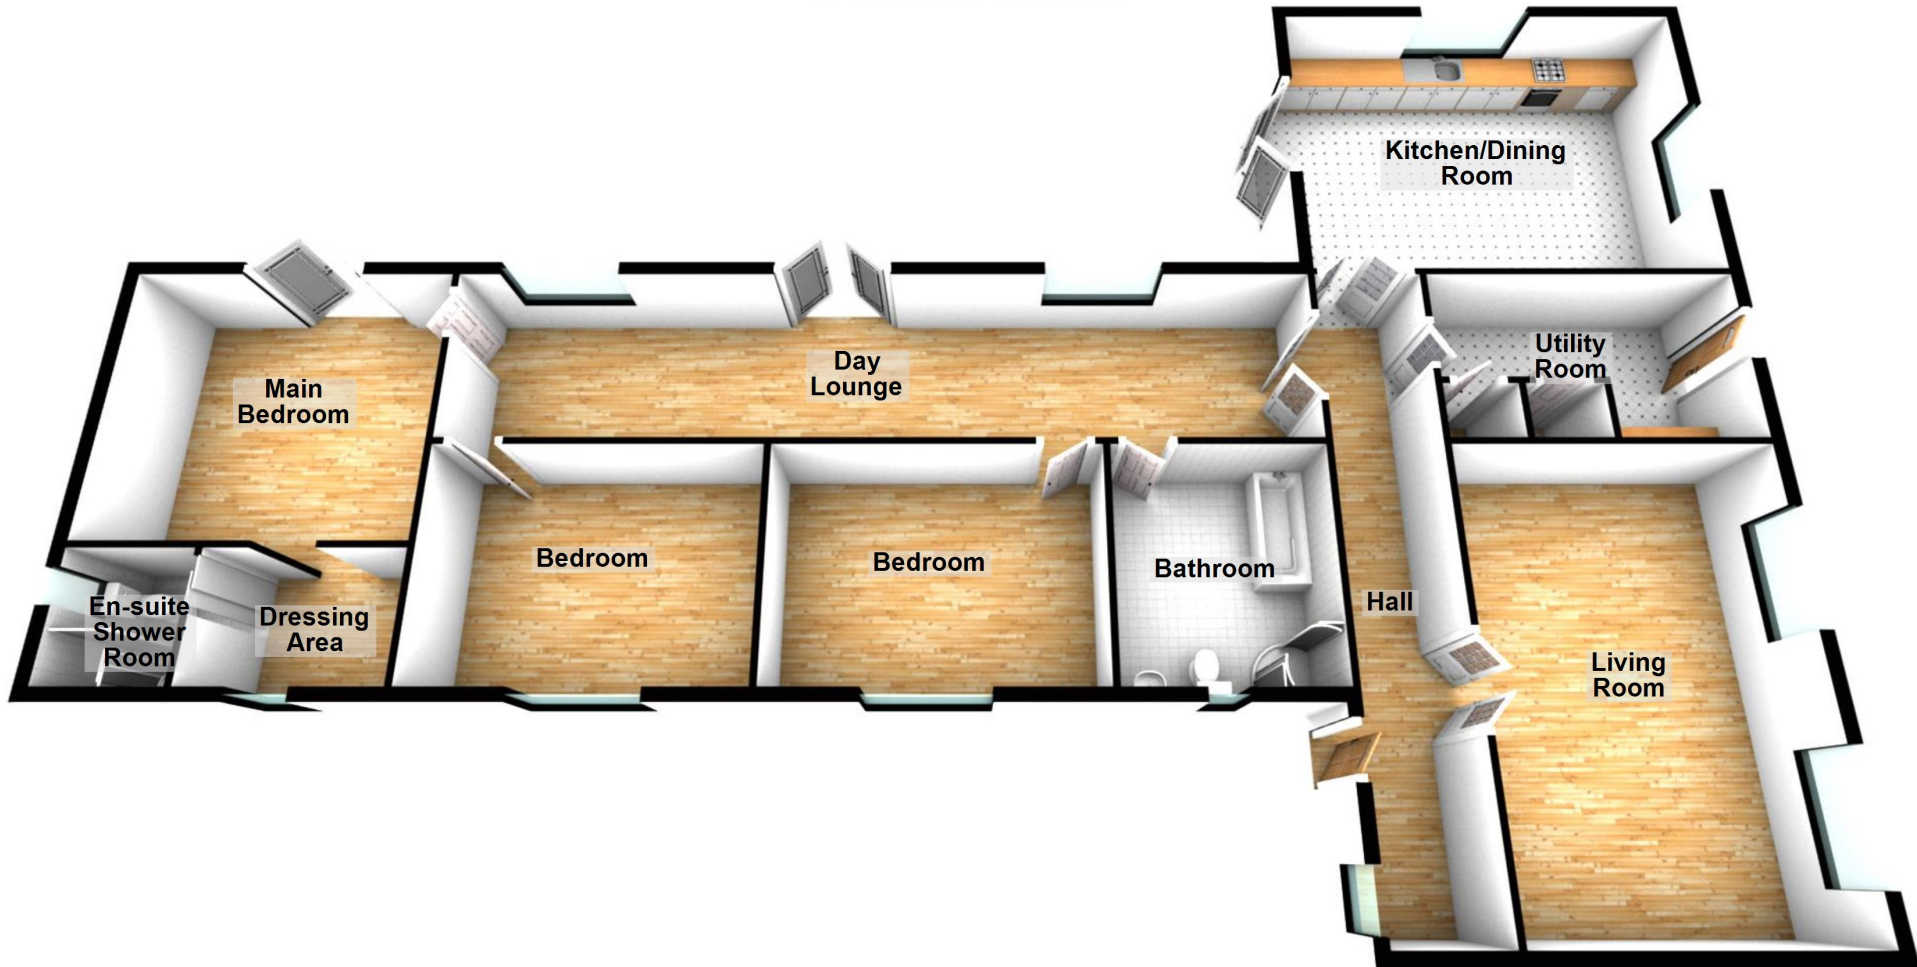

Floor Plan

Approx. 182.1 sq. metres (1960.3 sq. feet)

Total area: approx. 182.1 sq. metres (1960.3 sq. feet)

This floor plan is an approximate guide to the layout of the property only. It is not to scale.
Plan produced using PlanUp.